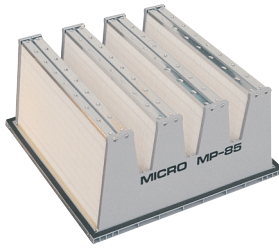

High efficiency media to capture pollutants to 0.3 micron. High surface area (193 sq ft).
Not Cleanable
1 per unit

11406 CARBON FILTER

Removes fumes and odors. Contains 15 lbs (6.8kg) of activated carbon pellets.
Not Cleanable
Refillable
3 per unit

11204 INTAKE FILTER

Surface loading media to capture pollutants to 1 micron. Pleated high surface area (60 sq ft), metal frame, (11703 dust pad in front).
Vacuum Cleanable
Pressure washable
3 per unit

11703 DUST PAD

High capacity media to capture visible dust and spray powder. Used in front of intake filter.
Vacuum Cleanable
3 per unit

OPTIONAL FILTER

11401 24lb CARBON FILTER for FC model

Activated carbon filter to replace MP85 in high fume environments on FC model. Contains 24lbs (11kg) of activated granular carbon
Not cleanable
1 per unit